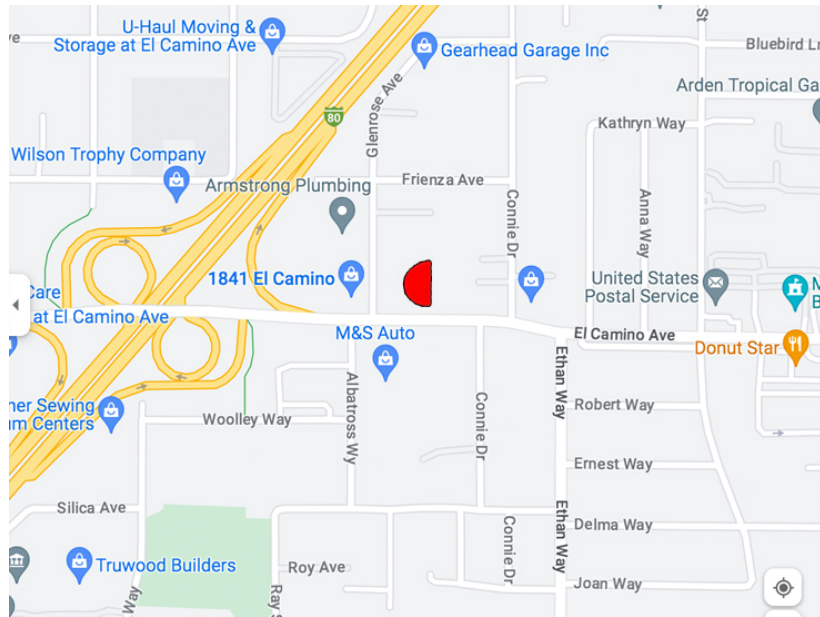

01127-01128

Date: June 2023

BULLETIN DISPLAYS

CREATIVE OUTDOOR ADVERTISING

For Availability / Locations and Specifications please go to:

www.BulletinDisplays.com

SALES scott.r@bulletindisplays.com

www.BulletinDisplays.com

3127 E. South St. Suite B • Long Beach • CA 90805 • TEL 310-BULLETIN (285-5384) • (562) 470-6680 • FAX (562) 470-6686