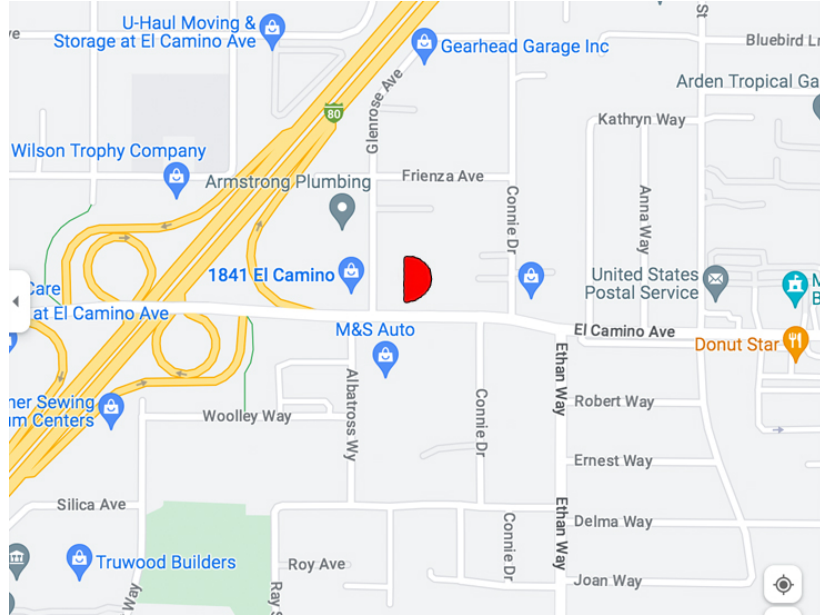

01127-01128

Date: June 2023

BULLETIN DISPLAYS

CREATIVE OUTDOOR ADVERTISING

For Availability / Locations and Specifications please go to:

www.BulletinDisplays.com

SALES scott.r@bulletindisplays.com

www.BulletinDisplays.com

3127 E. South St. Suite B • Long Beach • CA 90805 • TEL 310-BULLETIN (285-5384) • (562) 470-6680 • FAX (562) 470-6686